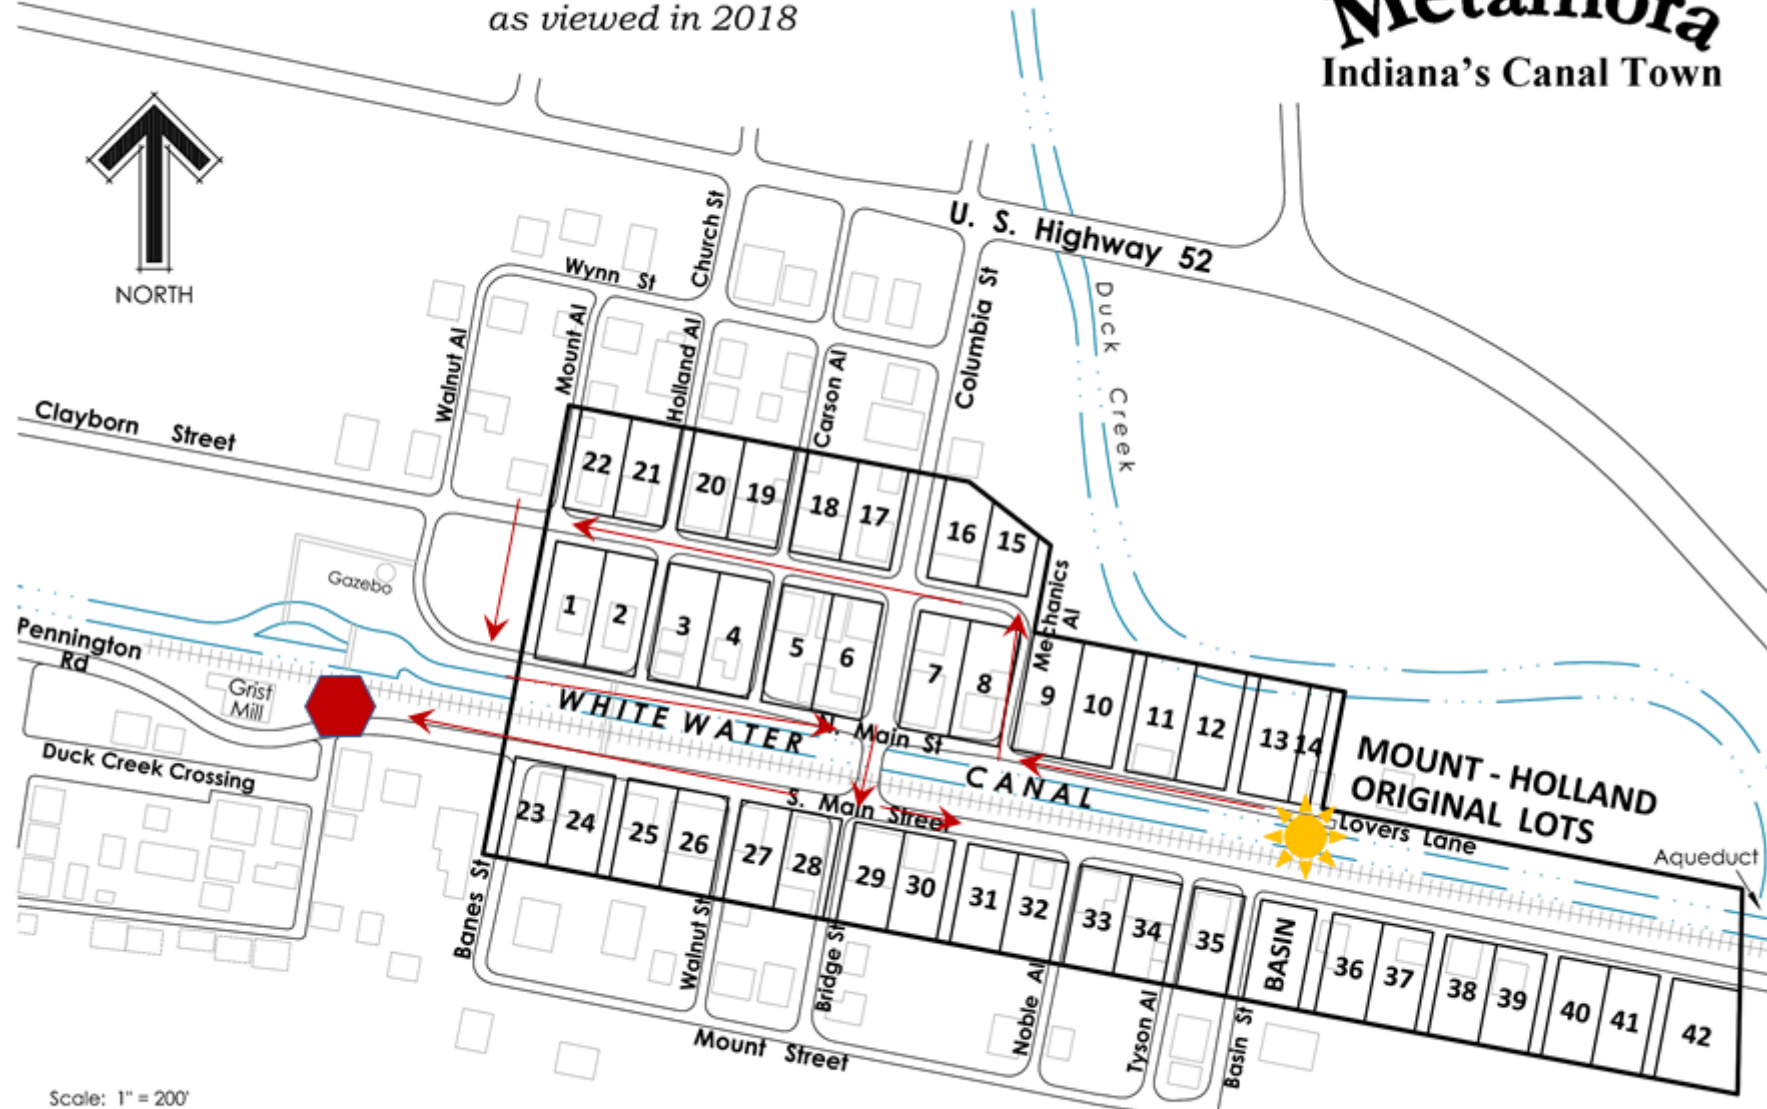

MOUNT - HOLLAND 1838 PLAT of the TOWN of METAMORA
as viewed in 2018

Metamora
Indiana's Canal Town

MAP by R. Gross
June 2018

Metamora Vernacular Architecture May 2022

Lot #	est Date	Type	Style
13/14	1860	Residential	
12	1871	Church	
11	1891	Residential	
9	1845	Residential	
6	1840/18	Combination	
17	1900	Residential	
5	1840	Residential	
19	1880	Residential	
22	1880	Residential	
1	1890	Residential	
2	1920	Commercial	
4	1879	Residential	
6	1840	Commercial	
7	1845	Commercial	
29	1840	Commercial	
29	1855	Commercial	
29	1907	Commercial	
30	1838	Combination	
28	1850	Commercial	
24	1848	Commercial	
23	1853	Commercial	